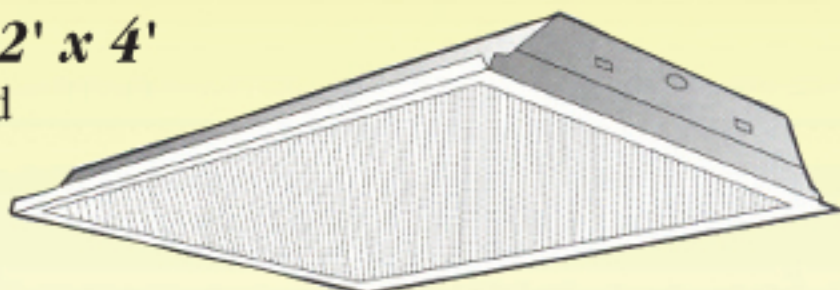

ROSS ELEF **(Electronic Light Ejection Fixtures)**

Replace Outdated Halide Fixtures!
Lighting for the 21st Century!

Recessed Fixture - 2' x 4'

Fits a Standard Inverted T Grid
Installed at Standard
8' Ceiling Height.
"No Special Build-Down
Required."

Surface Mount Fixture ***2' x 4' x 3-1/2"***

ROSS
ORTHODONTIC

[STATE-OF-THE ART LIGHTING](#) | [CURVED POST TASK LIGHT](#) | [GOOSE NECK TASK LIGHT](#) | [INDEX](#)