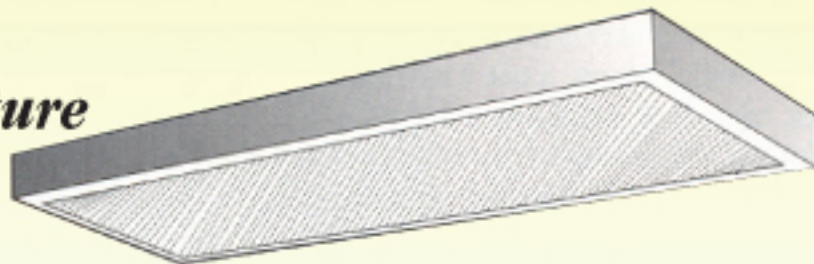

ROSS ELEF **(Electronic Light Ejection Fixtures)**

Replace Outdated Halide Fixtures!
Lighting for the 21st Century!

Recessed Fixture - 2' x 4'

Fits a Standard Inverted T Grid
Installed at Standard
8' Ceiling Height.
"No Special Build-Down
Required."

Surface Mount Fixture ***2' x 4' x 3-1/2"***

ROSS
ORTHODONTIC

[STATE-OF-THE ART LIGHTING](#) | [CURVED POST TASK LIGHT](#) | [GOOSE NECK TASK LIGHT](#) | [INDEX](#)